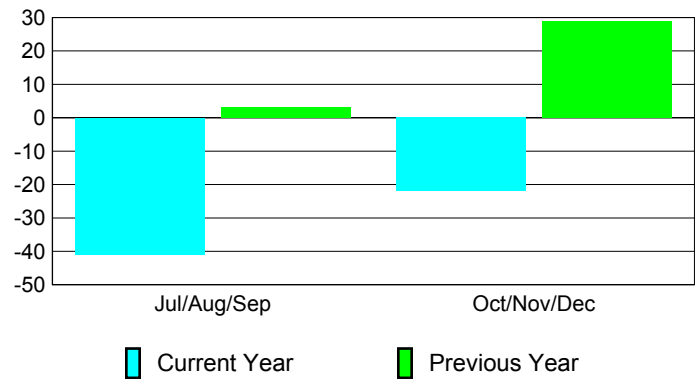

Comparison of Membership Gain/Loss

Current Year Compared to the Previous Year